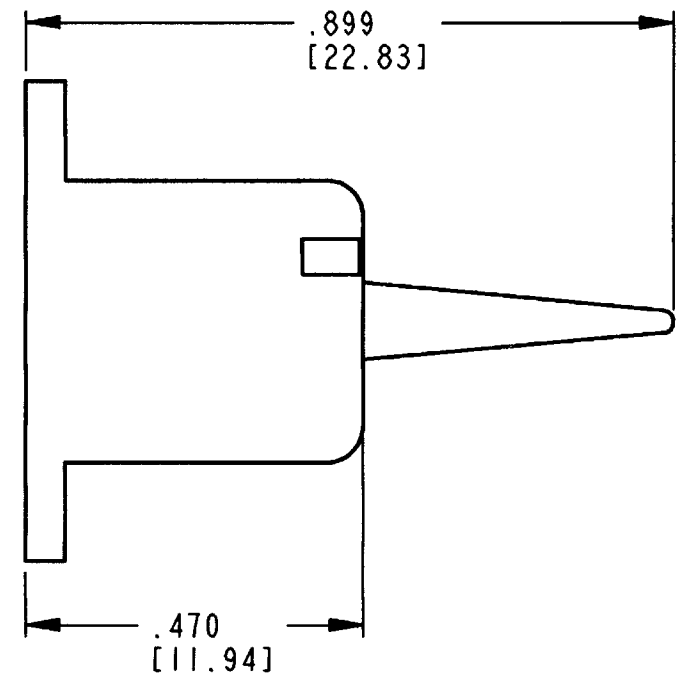

REV
A
WP-4S

REVISIONS			
SYM	DESCRIPTION	DATE	APPROVED
NC	NEW RELEASE PER E.O. P15472	11/7/97	RDR
A	REVISED PER E.O. P15558	2-24-98	RDR

SCALE 2:1

- NOTES:
4. COLOR: ORANGE.
 3. THIS PART MATES WITH DTP06-4S PLUG.
 2. DIMENSION TOLERANCE: ±.015[.38].
 1. DIMENSIONS ARE IN INCHES [METRIC].

SIGNATURE & DATE	
DR	D. MEYER 11/07/97
CHK	<i>S. Band</i> 2-23-98
PE	D. Meyer 2/20/98
APPD	<i>R. Reed</i> 2-24-98
SCALE	4:1
WT	

WEDGE LOCK
FOR 4 CONT. PLUG
HOUSING
DTP SERIES

ENVELOPE

CP	MATL. CODE
The Deutsch Company	
DEUTSCH I.P.D. 3850 INDUSTRIAL AVE. HEMET, CALIF. 92545	
B	WP-4S
DWG SIZE	CODE 11139 SHEET OF